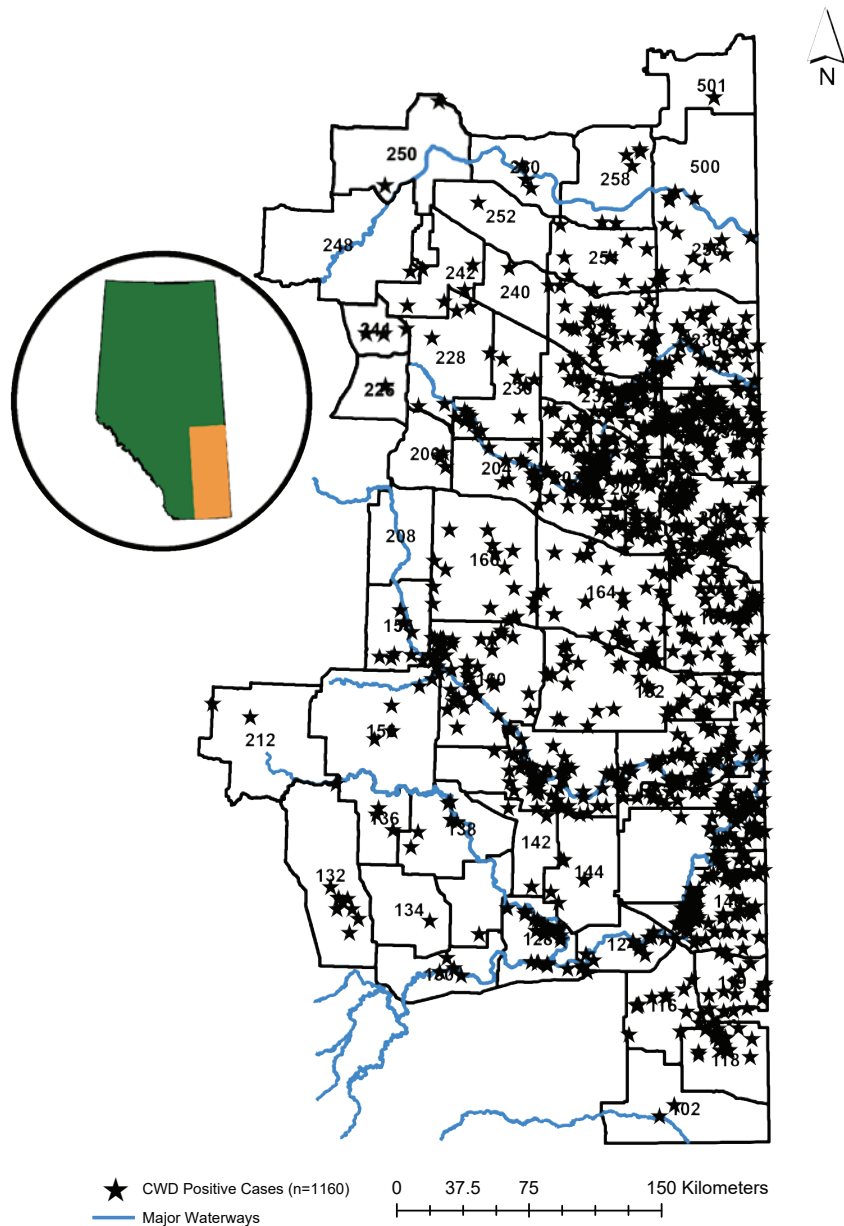

Chronic Wasting Disease in Wild Cervids – Alberta

2019 Surveillance Season (FINAL)

Chronic Wasting Disease in Wild Cervids - Alberta

2020 Surveillance Season (FINAL)