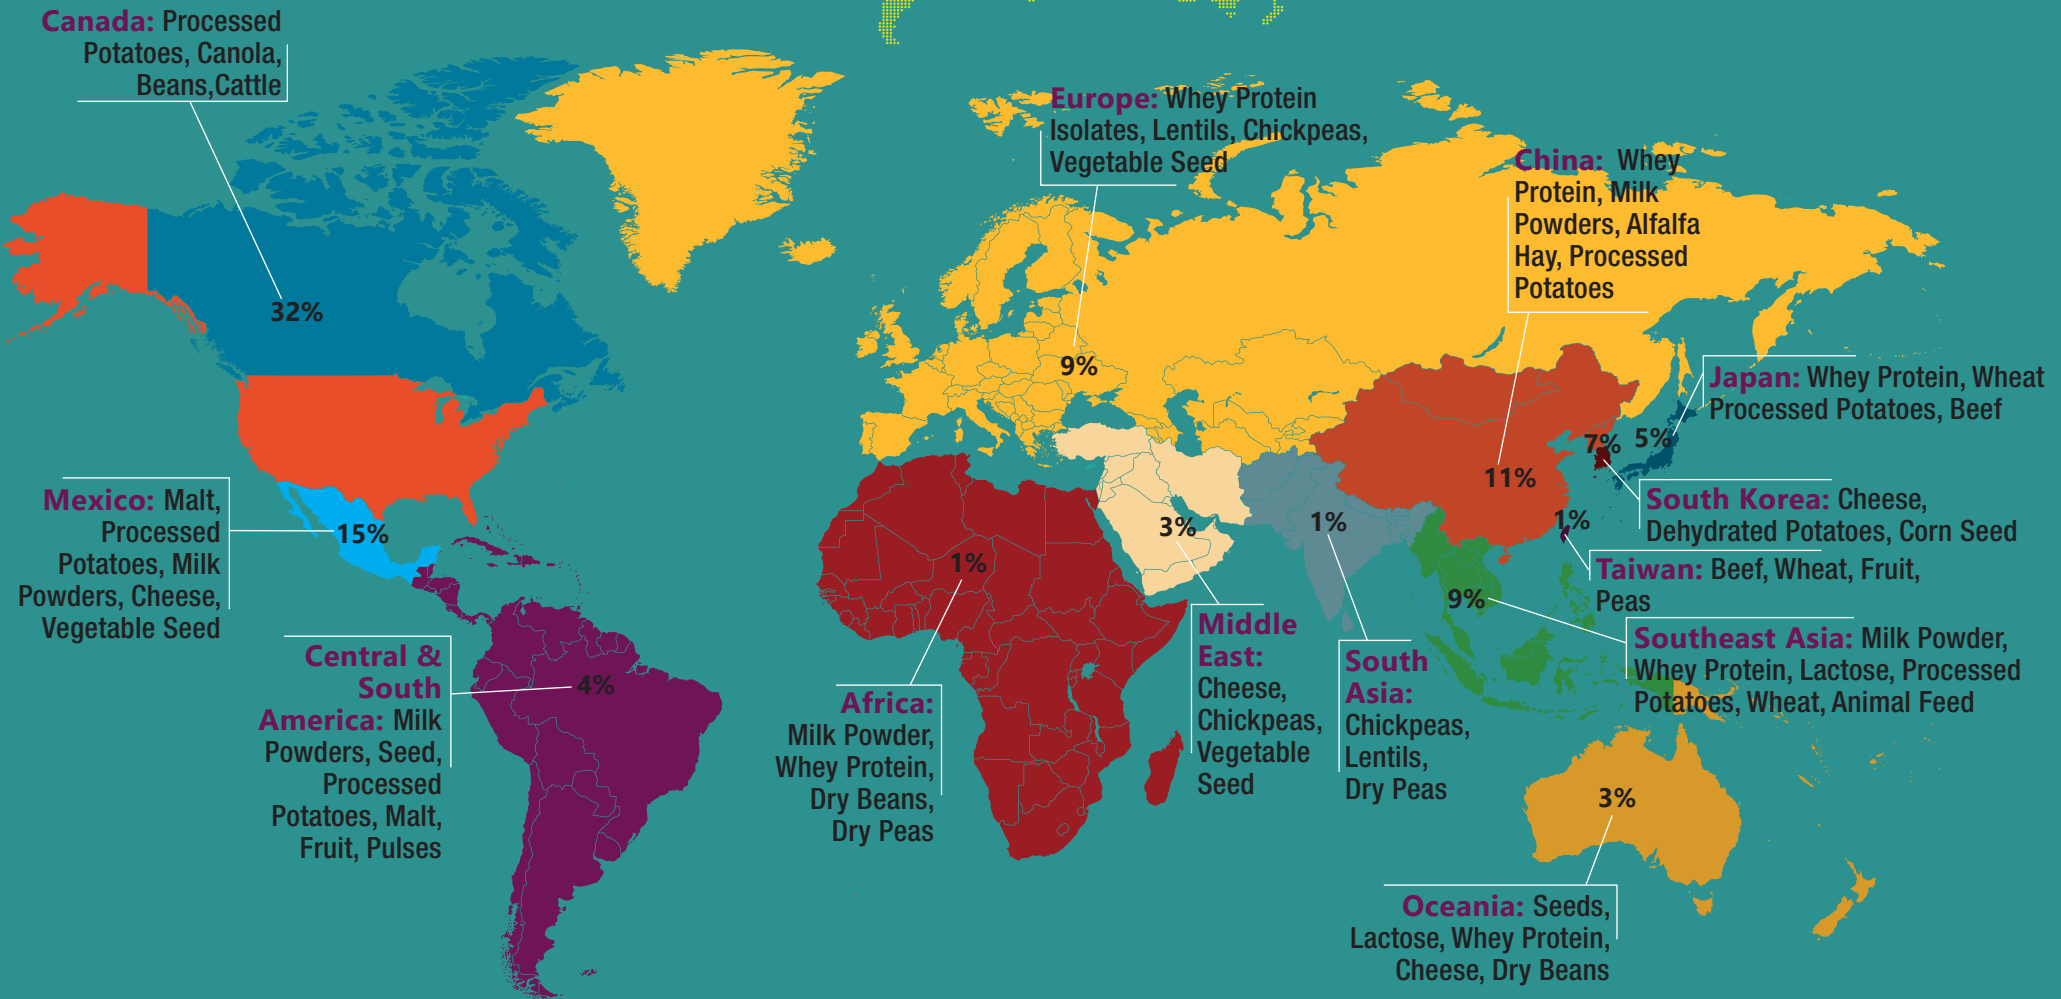

IDAHO AGRICULTURE

GROWING FOR THE WORLD

IDAHO

Idaho State Department of Agriculture

PO Box 7249, Boise, ID, USA 83707 • P: 208.332.8530 • F: 208.334.2879 • agri.idaho.gov

To find Idaho products, local places that sell Idaho product, recipes or local events, visit idahopreferred.com